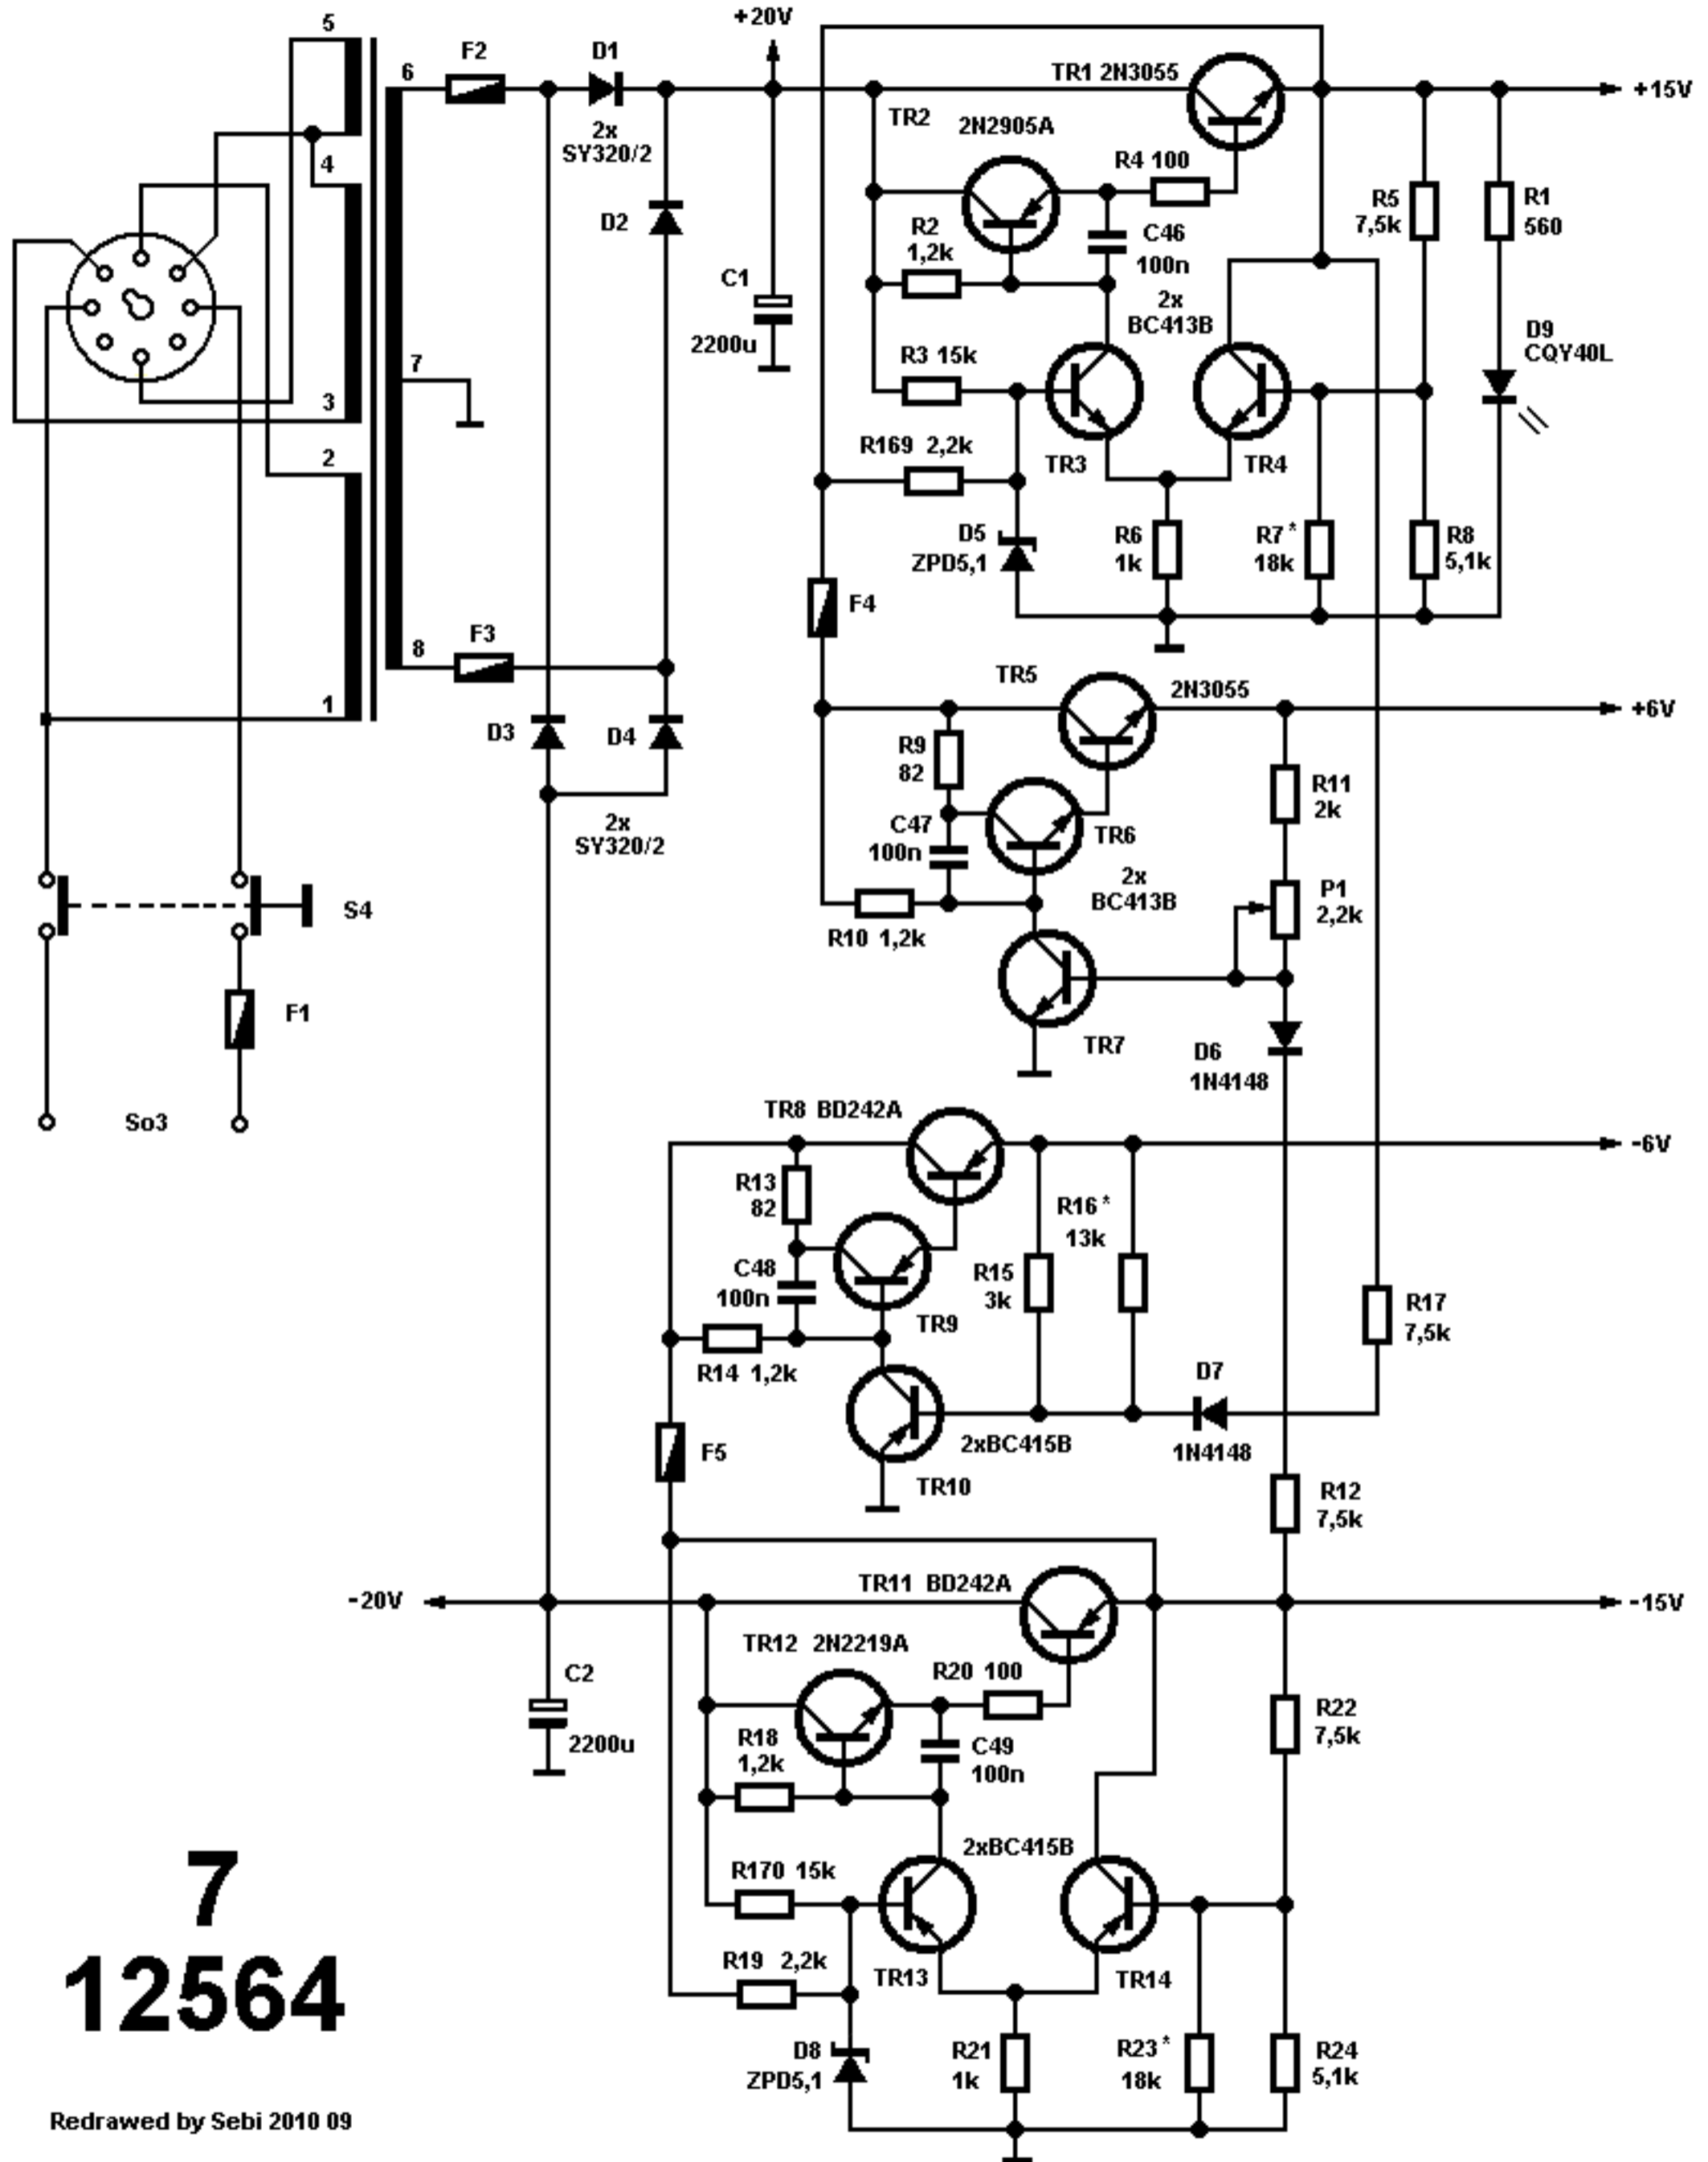

OFFSET

OUT/50Ω/

1356

1000000

FUNCTION GENERATOR

TYPE TR-0458

5
12564

**6
12564**

Redrawn by Sebi 2010 09

7
12564