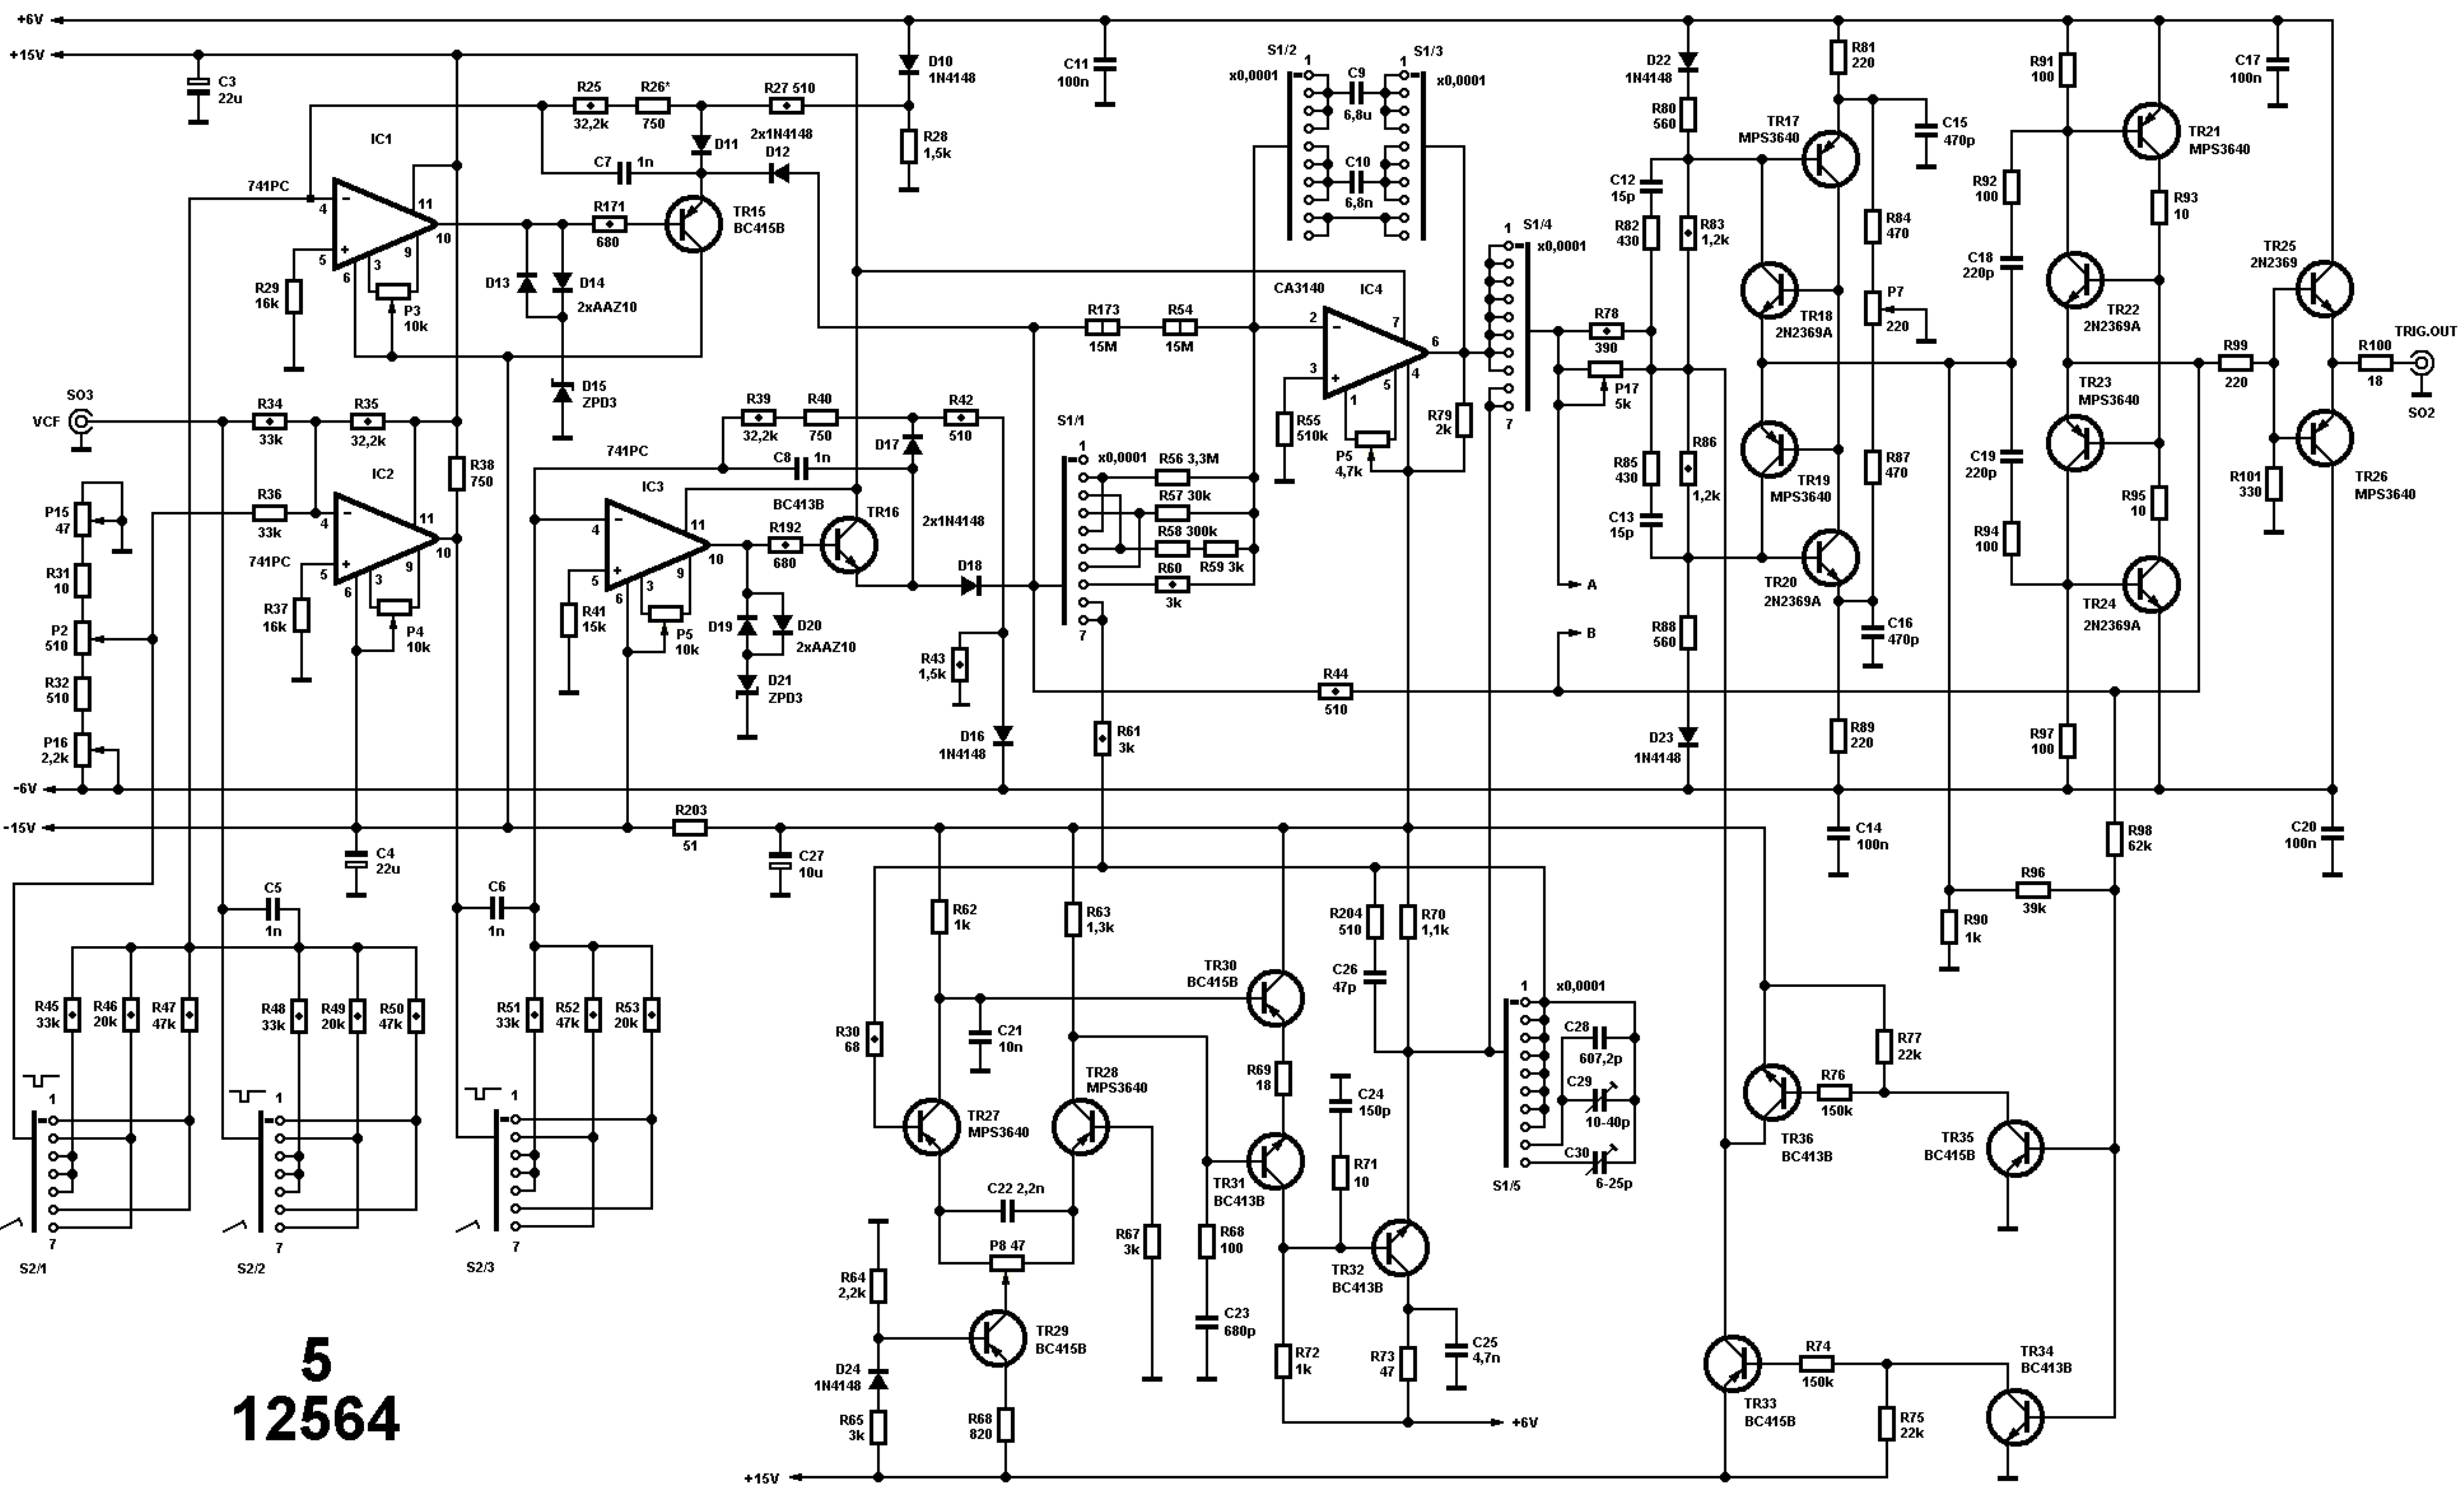

OFFSET

OUT/50Ω/

1356

1000000

FUNCTION GENERATOR

TYPE TR-0458

5
12564

**6
12564**

Redrawn by Sebi 2010 09

7
12564