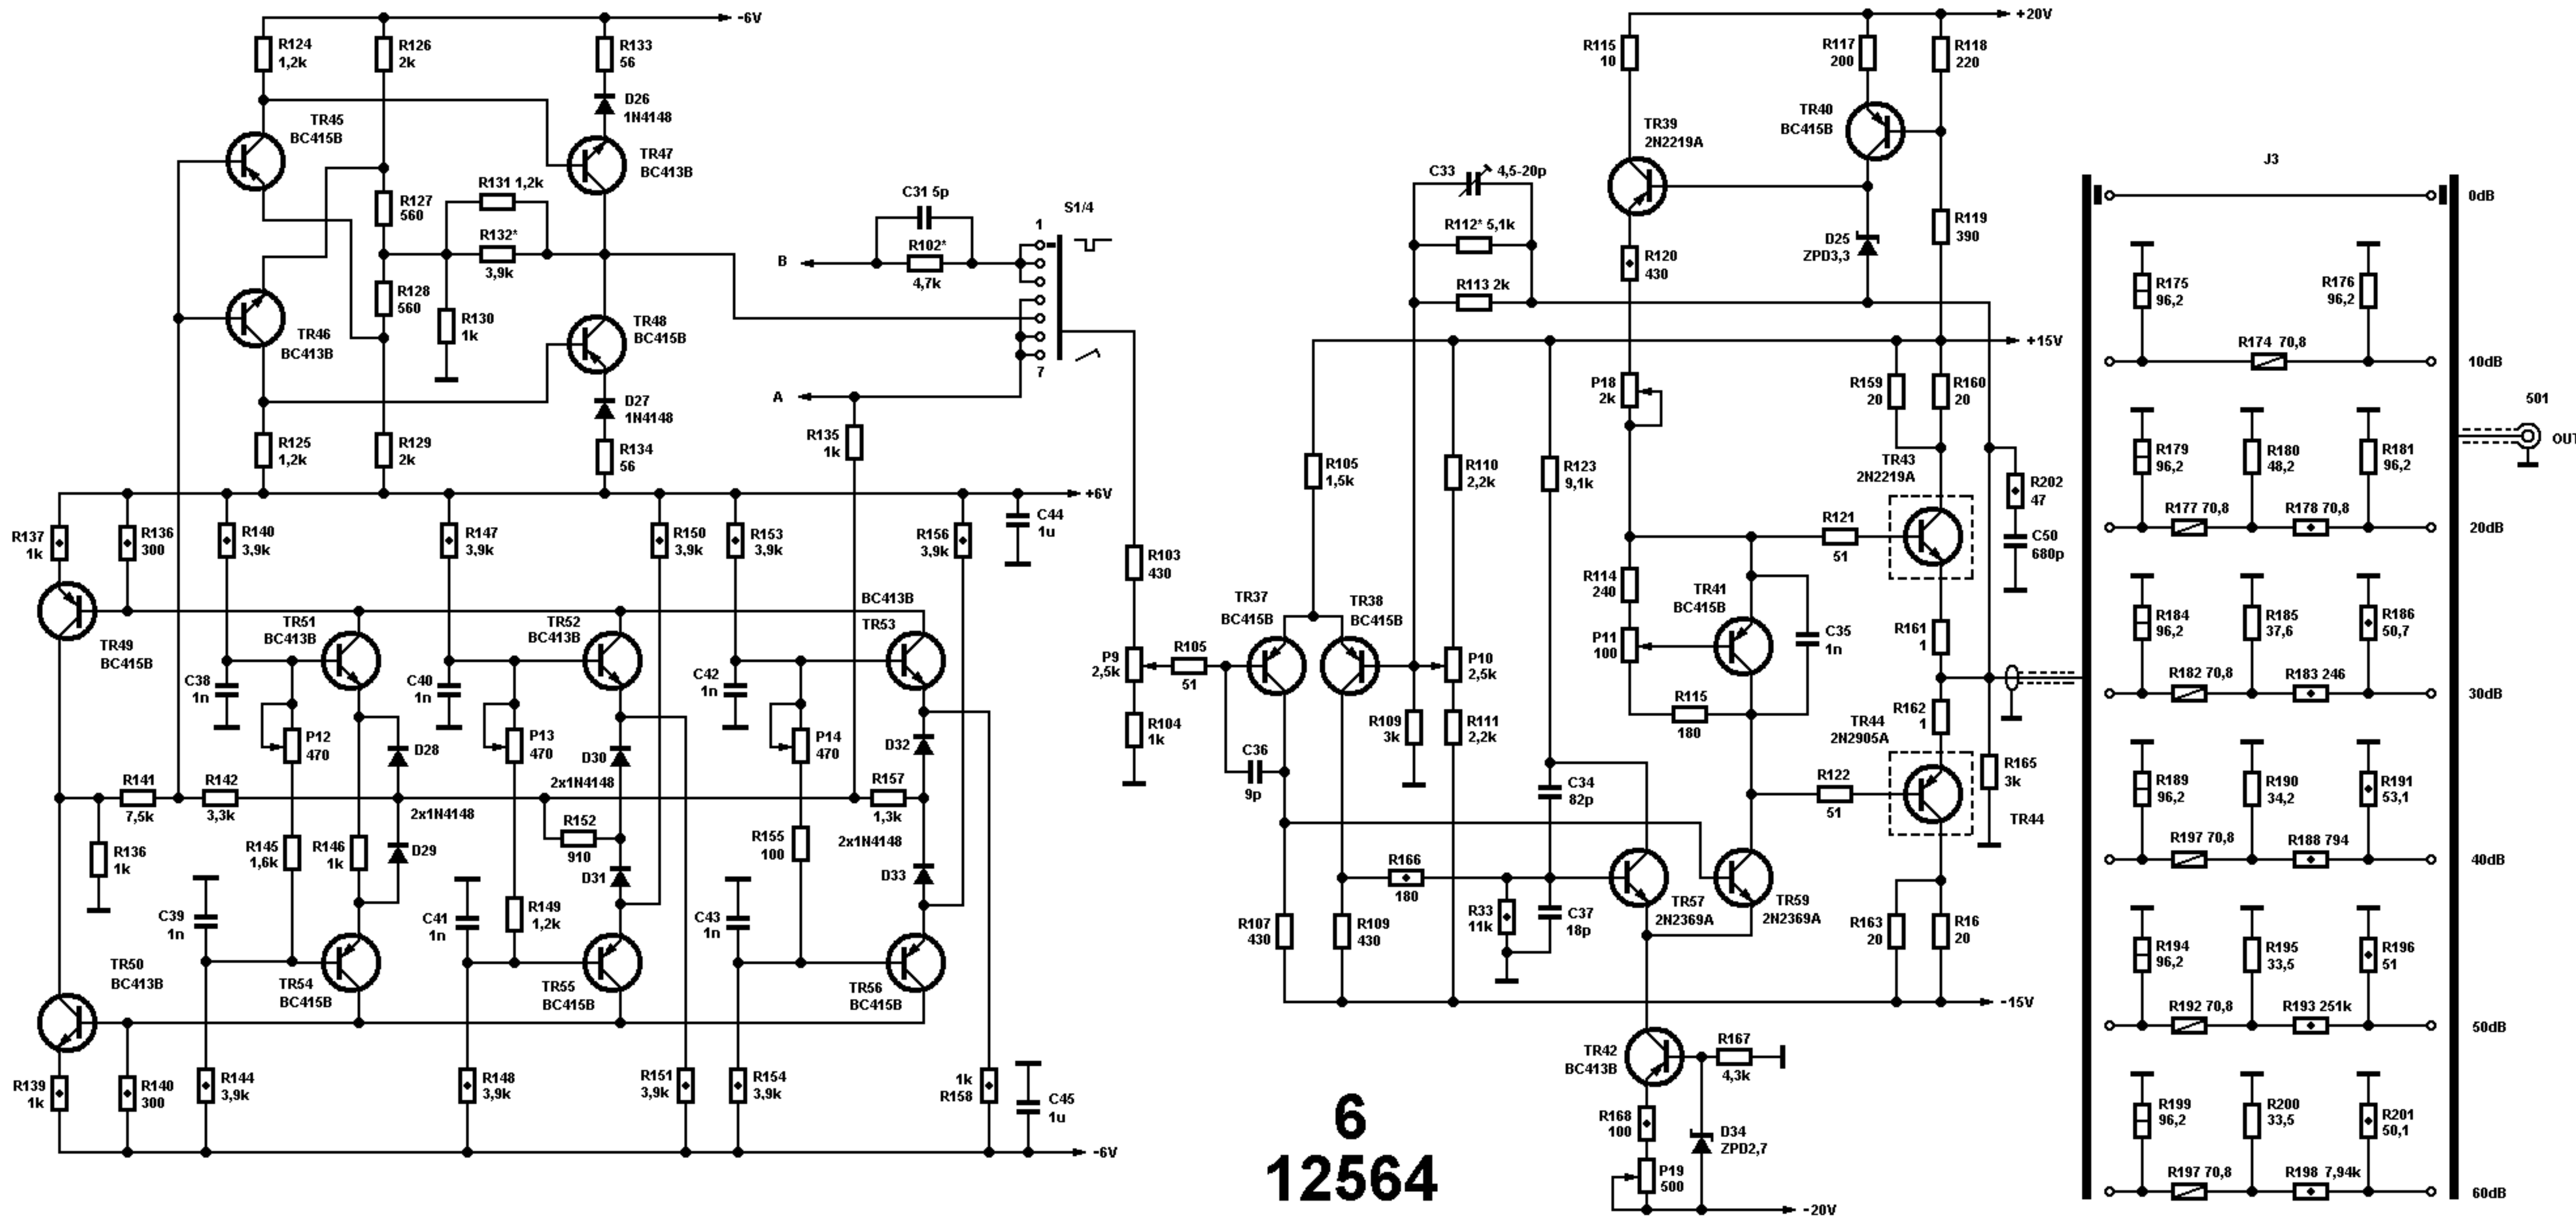

OFFSET

OUT/50Ω/

1356

1000000

FUNCTION GENERATOR

TYPE TR-0458

5
12564

**6
12564**

Redrawn by Sebi 2010 09

7
12564