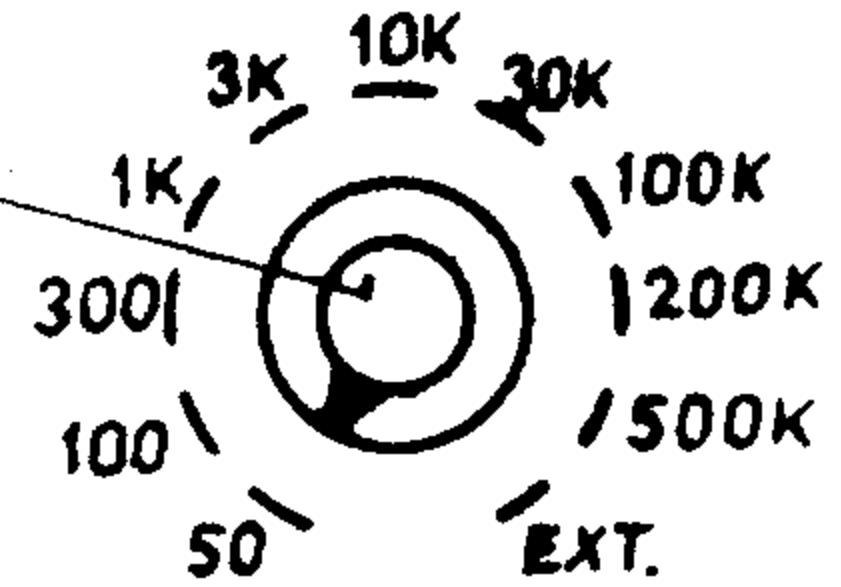

WIDE RANGE SQUARE WAVE GENERATOR

TYPE: TR-0401

EMG-1143/B

FREQUENCY $c/3$

PEAK VOLTAGE

EXT. COND

EXT. SYNC. IN

SYNC. OUT.

SQUARE WAVE

ON

S2

S1

5

S3

6

7