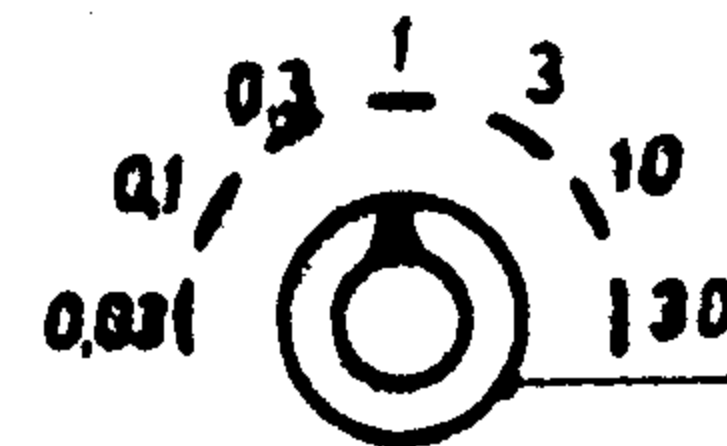

WIDE RANGE SQUARE WAVE GENERATOR

TYPE: TR-0401

EMG-1143/B

FREQUENCY $c/3$

PEAK VOLTAGE

EXT. COND

EXT. SYNC. IN

SYNC. OUT.

SQUARE WAVE

ON

S2

S1

5

S3

6

7