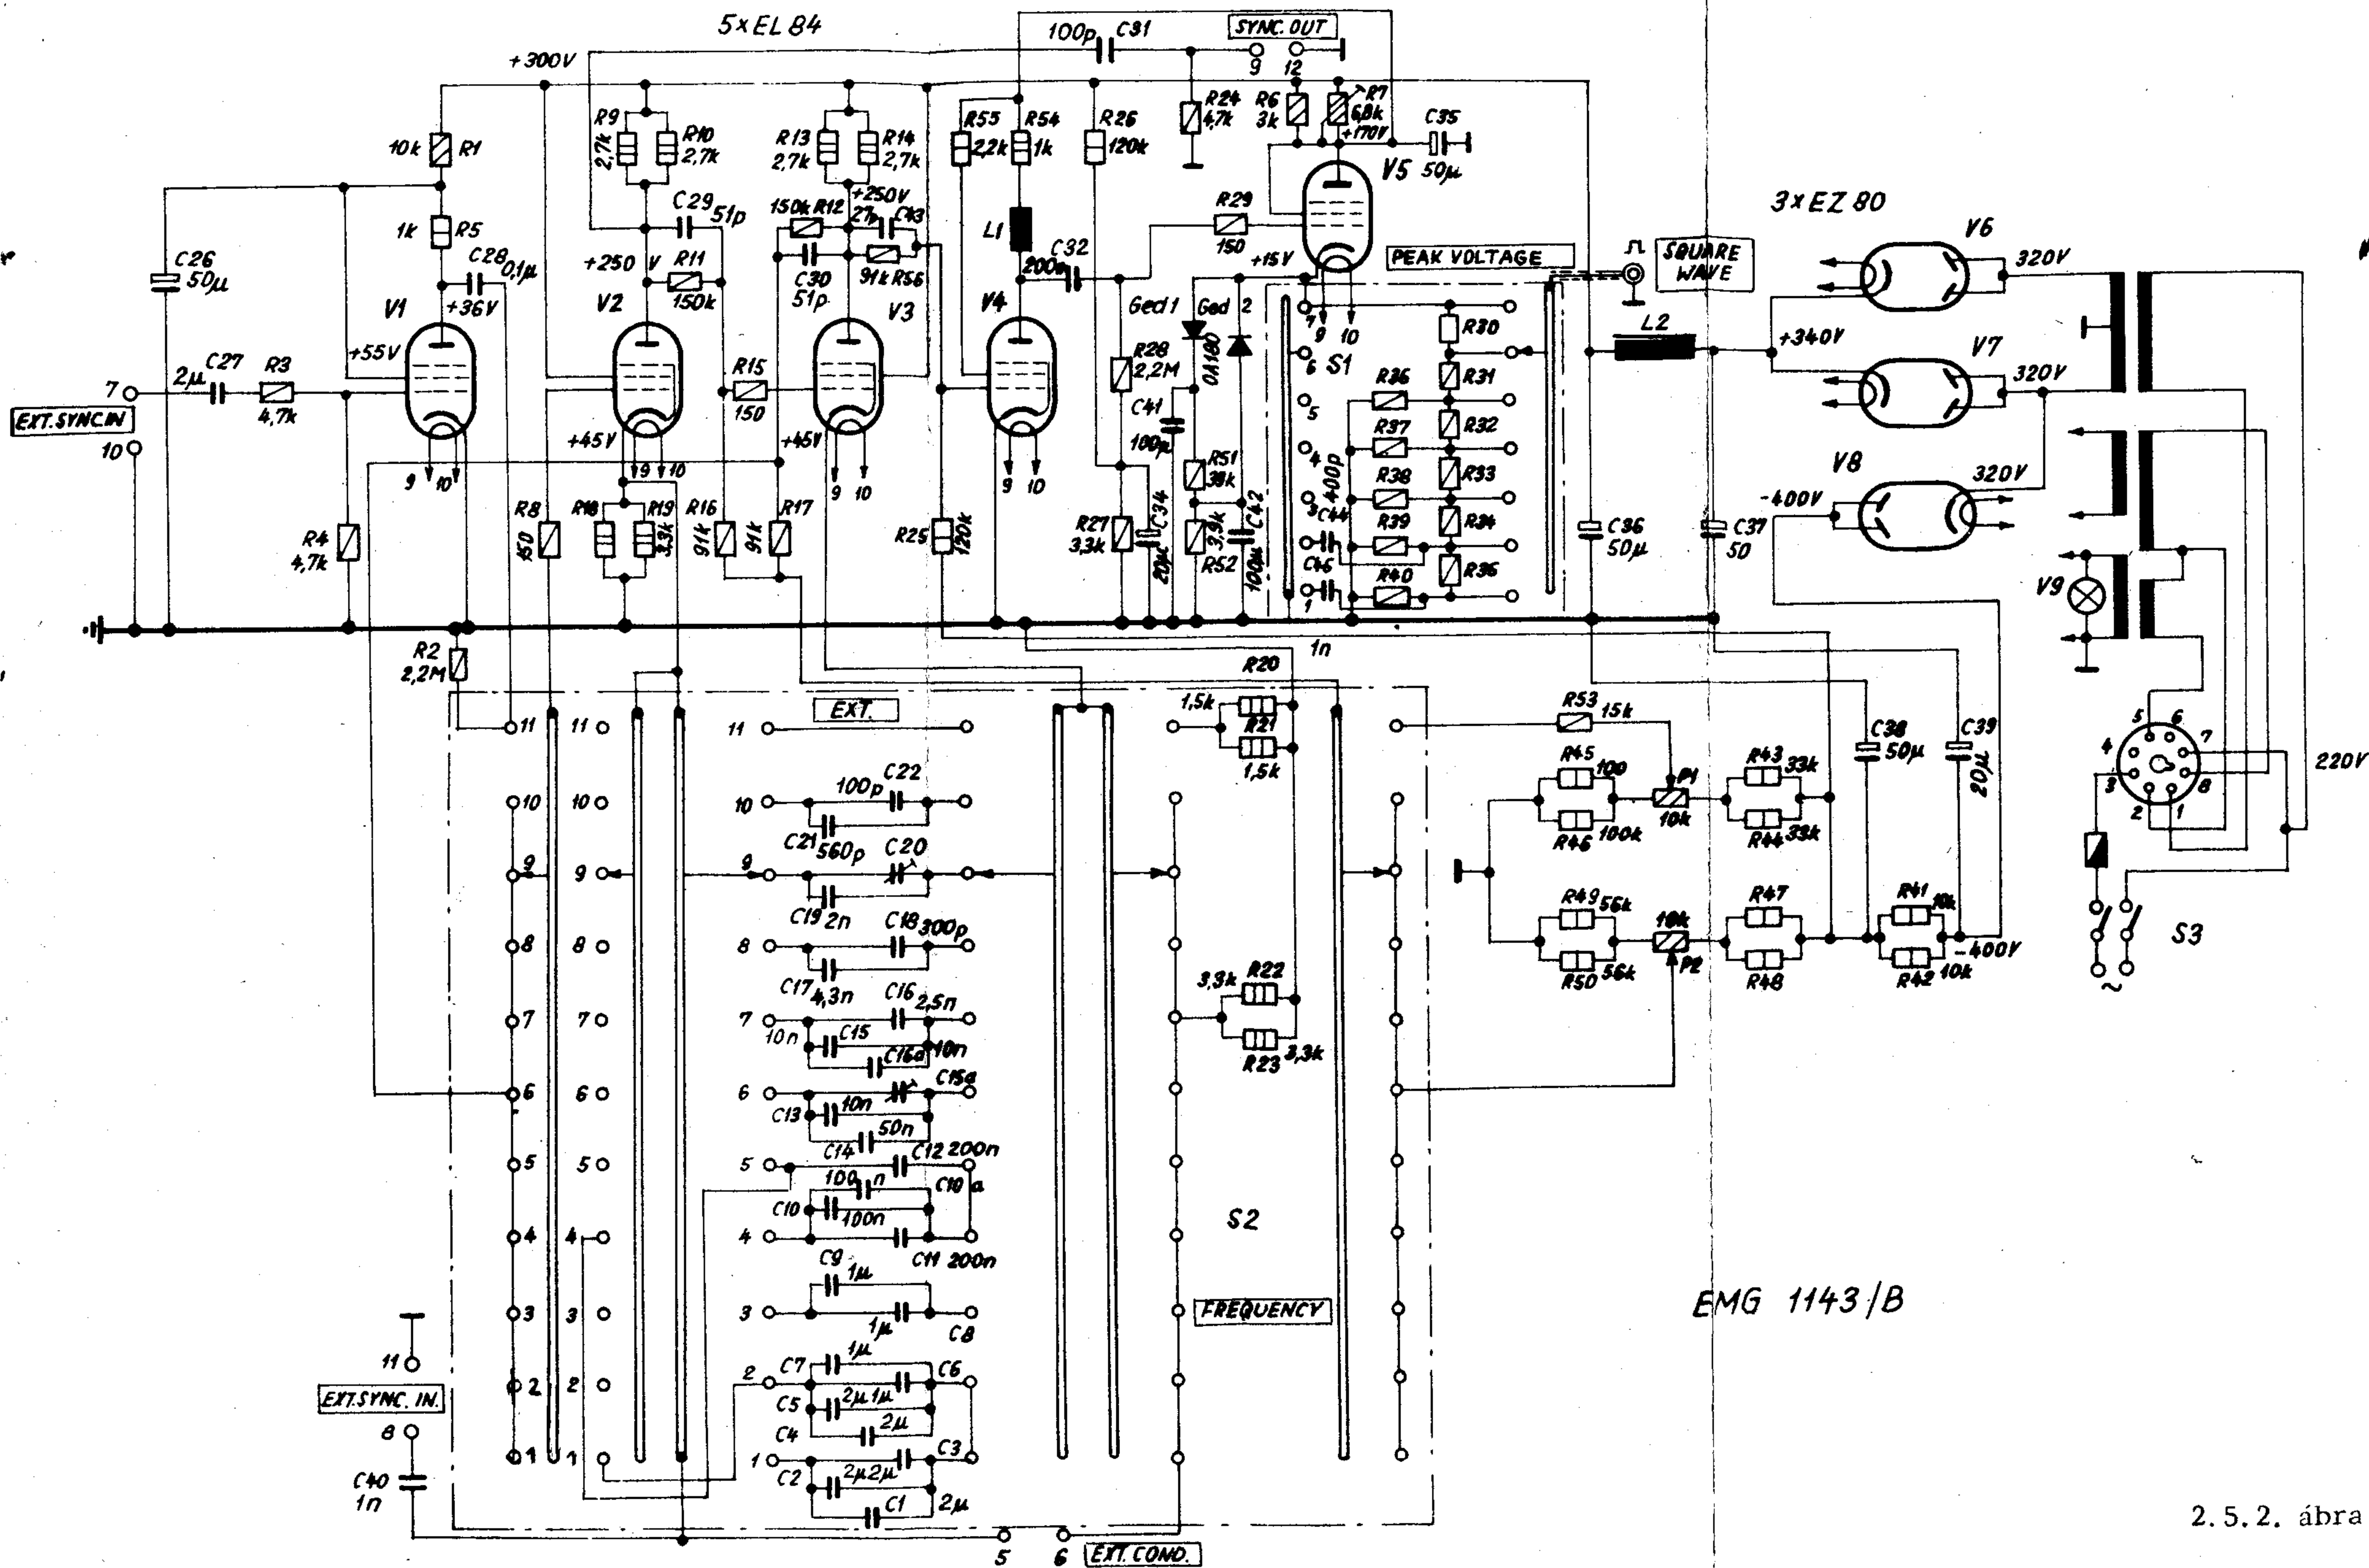

2.5.3. ábra

EMG 1143/B

2.5.2. ábra